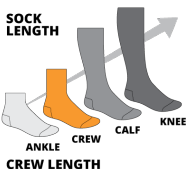

Specifications